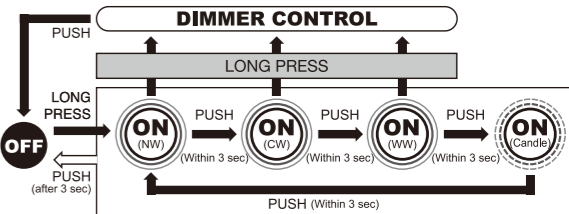

ご不要になった専用リチウムポリマー充電電池は廃棄せず、充電式電池リサイクル協力店にお渡しください。  
 (専用リチウムポリマー充電電池は、一般家庭ゴミとして廃棄しないでください。)

ENGLISH

■ INDICATOR

	BATTERY INDICATOR	CHARGING INDICATOR
Green Light	Enough battery for use	Full charge
Red Light	Low battery	Charging
Red Flashing	Battery is empty	ERROR (Please make sure the battery)

■ SWITCH OPERATION

Neutral White > Cool White > Warm White > Candle Light > OFF  
 (At the time of each color lighting is the Low mode)

■ DIMMER CONTROL

Blink twice

CAUTION

- Do not straight gaze the operating light resource to prevent serious damage to eyes.
- Do not use in water.
- Can not use DC output while charging.
- Do not connect input / output simultaneously.