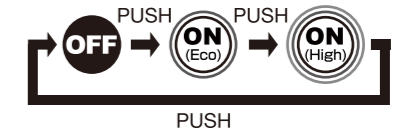

ENGLISH

■ SWITCH OPERATION

Eco > High > OFF

■ CHARGING INDICATOR

※Please charge before using.
Red Light : Charging
Green Light : Full charged

■ MOVABLE GRIP HANDLE

180° projection angle
※Usable as the stand

■ MAGNET

Stick to steel surface
※Do not slide the magnet base when removing.

■ HOOK

360° Rotatable hanging hook

1. **CAUTION**
   Do not straight gaze the operating light resource to prevent serious damage to eyes.
2. **CAUTION**
   Do not use in water.