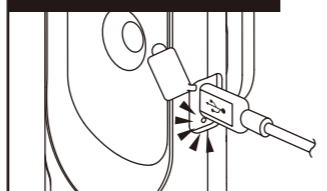

■ PARTS

- (1) UV LED (2) Micro USB PORT CAP (3) Micro USB PORT  
(4) CHARGING INDICATOR (5) MOVABLE GRIP HANDLE (6) CLIP  
(7) HOOK (8) SWITCH (9) MAGNET BASE  
(10) USB AC ADAPTOR (11) USB PORT  
(12) USB CONNECTOR (13) Micro USB CONNECTOR

充電方法 / BATTERY CHARGING

チャージングインジケータ  
CHARGING INDICATOR

スイッチ / SWITCH

可動式グリップ / MOVABLE GRIP HANDLE

SPECIFICATION

	🕒	✓
Eco	6h	2m
High	3h	

3.7V 2200mAh Li-ion Rechargeable Battery	W51 × H155 × D25mm	175g (with Battery)