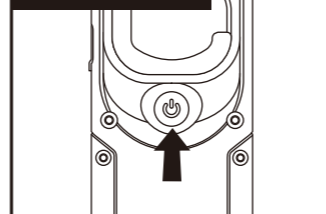

■ PARTS

- (1) UV LED (2) Micro USB PORT CAP (3) Micro USB PORT  
(4) CHARGING INDICATOR (5) MOVABLE GRIP HANDLE (6) CLIP  
(7) HOOK (8) SWITCH (9) MAGNET BASE  
(10) USB AC ADAPTOR (11) USB PORT  
(12) USB CONNECTOR (13) Micro USB CONNECTOR

充電方法 / BATTERY CHARGING

チャージングインジケータ  
CHARGING INDICATOR

スイッチ / SWITCH

可動式グリップ / MOVABLE GRIP HANDLE

SPECIFICATION

	🕒	✓
Eco	6h	2m
High	3h	

3.7V 2200mAh Li-ion Rechargeable Battery	W51 × H155 × D25mm	175g (with Battery)